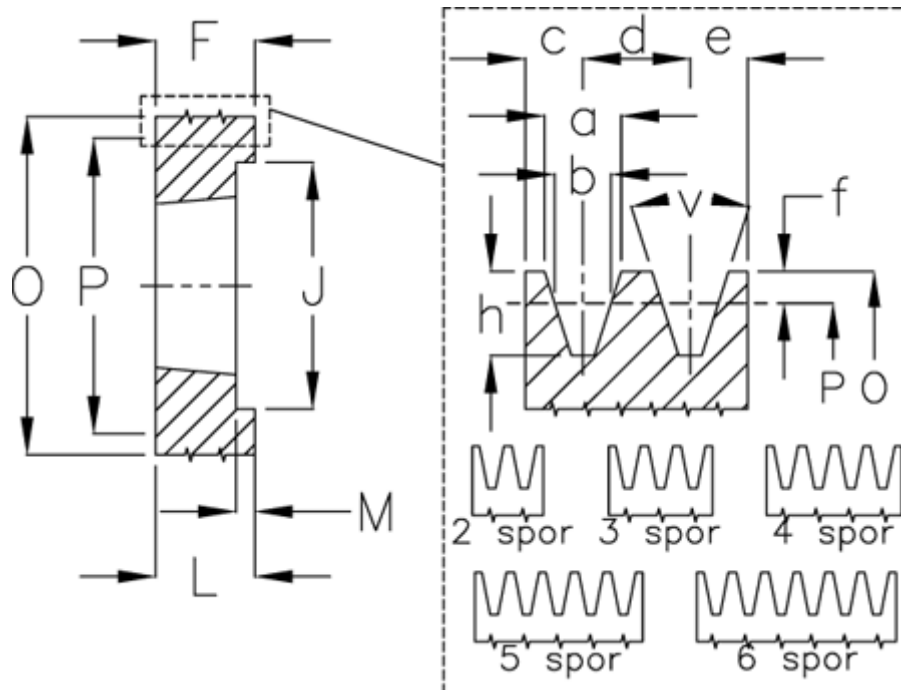

Article number: 604110023605

Description: V-belt pulley SPA 236/5 TL3020

Measures

a	= 12.7	For bush	= 3020	P	= 236
b	= 11.0	h	= 13.8	Type	= SPA
Bush ζ max	= 75	J	= 202	v	= 38 degrees
c	= 10.0	K	= -		
d	= 15	L	= 51		
e	= 10.0	m	= 29.0		
f	= 2.8	Number of ribs	= 5		
F	= 80	O	= 241.5		